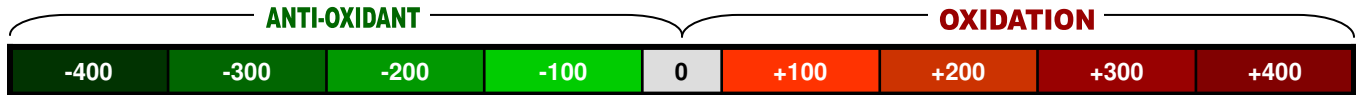

# Beverages pH & ORP Test Results (Page 1)

A test of the following beverages was conducted July 2008 in California using a calibrated PinPoint Combo pH / ORP Meter.

Brand	Label	Packaging	pH	pH Chart	ORP	ORP Chart
Aquafina			5.35	Light Green	+381	Dark Red
Arrowhead Spring Water			7.42	Teal	+275	Dark Red
Evian			7.64	Teal	+295	Dark Red
Fiji			7.6	Teal	+357	Dark Red
Smart Water			5.9	Light Green	+305	Dark Red
Real Alkalized Water			7.9	Teal	- 25	Light Green
Evamor			9.18	Purple	+174	Dark Red
Penta			5.27	Light Green	+390	Dark Red
Essentia			9.26	Purple	+179	Dark Red
Alive Wellness Water			3.24	Orange	+415	Dark Red
Vitamin Water			3.34	Orange	+438	Dark Red
Dasani Plus			3.04	Orange	+290	Dark Red
Vital Lifestyle Water			3.72	Orange	+426	Dark Red
Crystal Geyser Sparkling Water			5.72	Light Green	+324	Dark Red
Perrier			5.53	Light Green	+392	Dark Red
Kangen Water™			9.5	Purple	-745	Dark Green

# Beverages pH & ORP Test Results (Page 2)

A test of the following beverages was conducted July 2008 in California using a calibrated PinPoint Combo pH / ORP Meter.

Brand	Label	Packaging	pH	pH Chart	ORP	ORP Chart
Arrowhead Sparkling Water			4.89	Yellow	+268	Red
Snapple Red Tea			3.67	Orange	+360	Dark Red
Propel Fitness Water			3.6	Orange	+280	Dark Red
Gatorade G2			3.5	Orange	+325	Dark Red
Sprite			3.5	Orange	+550	Dark Red
Pepsi			3.2	Orange	+450	Dark Red
Coke			2.8	Orange	+410	Dark Red
Red Bull			3.2	Orange	+462	Dark Red
Starbucks Coffee			5.5	Light Green	+175	Red
Odwalla Orange Juice			4.2	Yellow	+246	Dark Red
MonaVie			6.18	Green	+240	Dark Red
Shiraz Red Wine			4.05	Yellow	+232	Dark Red
Heineken Beer			4.76	Yellow	+315	Dark Red
Patron Tequila			4.55	Yellow	+315	Dark Red
Smirnoff Vodka			6.2	Green	+220	Dark Red
Kangen Water™			9.5	Purple	-745	Dark Green