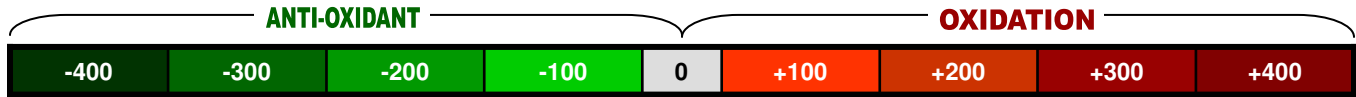

# Beverages pH & ORP Test Results (Page 1)

A test of the following beverages was conducted July 2008 in California using a calibrated PinPoint Combo pH / ORP Meter.

Brand	Label	Packaging	pH	pH Chart	ORP	ORP Chart
Aquafina			5.35	Light Green	+381	Dark Red
Arrowhead Spring Water			7.42	Teal	+275	Dark Red
Evian			7.64	Teal	+295	Dark Red
Fiji			7.6	Teal	+357	Dark Red
Smart Water			5.9	Light Green	+305	Dark Red
Real Alkalized Water			7.9	Teal	- 25	Light Green
Evamor			9.18	Purple	+174	Dark Red
Penta			5.27	Light Green	+390	Dark Red
Essentia			9.26	Purple	+179	Dark Red
Alive Wellness Water			3.24	Orange	+415	Dark Red
Vitamin Water			3.34	Orange	+438	Dark Red
Dasani Plus			3.04	Orange	+290	Dark Red
Vital Lifestyle Water			3.72	Orange	+426	Dark Red
Crystal Geyser Sparkling Water			5.72	Light Green	+324	Dark Red
Perrier			5.53	Light Green	+392	Dark Red
Kangen Water™			9.5	Purple	-745	Dark Green

# Beverages pH & ORP Test Results (Page 2)

A test of the following beverages was conducted July 2008 in California using a calibrated PinPoint Combo pH / ORP Meter.

Brand	Label	Packaging	pH	pH Chart	ORP	ORP Chart
Arrowhead Sparkling Water			4.89	Yellow	+268	Red
Snapple Red Tea			3.67	Orange	+360	Dark Red
Propel Fitness Water			3.6	Orange	+280	Dark Red
Gatorade G2			3.5	Orange	+325	Dark Red
Sprite			3.5	Orange	+550	Dark Red
Pepsi			3.2	Orange	+450	Dark Red
Coke			2.8	Orange	+410	Dark Red
Red Bull			3.2	Orange	+462	Dark Red
Starbucks Coffee			5.5	Light Green	+175	Red
Odwalla Orange Juice			4.2	Yellow	+246	Dark Red
MonaVie			6.18	Green	+240	Dark Red
Shiraz Red Wine			4.05	Yellow	+232	Dark Red
Heineken Beer			4.76	Yellow	+315	Dark Red
Patron Tequila			4.55	Yellow	+315	Dark Red
Smirnoff Vodka			6.2	Green	+220	Dark Red
Kangen Water™			9.5	Purple	-745	Dark Green