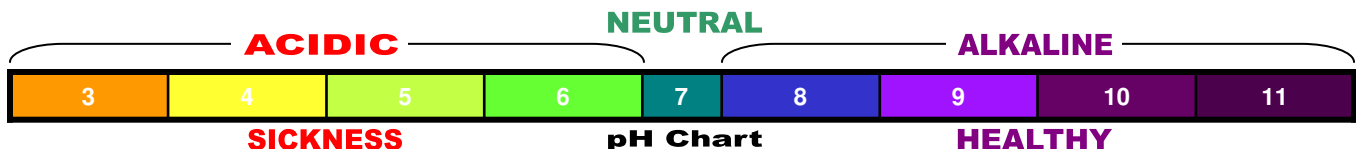

# Beverages pH & ORP Test Results (Page 1)

A test of the following beverages was conducted July 2008 in California using a calibrated PinPoint Combo pH / ORP Meter.

Brand	Label	Packaging	pH	pH Chart	ORP	ORP Chart
Aquafina			5.35	Light Green	+381	Dark Red
Arrowhead Spring Water			7.42	Teal	+275	Dark Red
Evian			7.64	Teal	+295	Dark Red
Fiji			7.6	Teal	+357	Dark Red
Smart Water			5.9	Light Green	+305	Dark Red
Real Alkalized Water			7.9	Teal	- 25	Light Green
Evamor			9.18	Purple	+174	Dark Red
Penta			5.27	Light Green	+390	Dark Red
Essentia			9.26	Purple	+179	Dark Red
Alive Wellness Water			3.24	Orange	+415	Dark Red
Vitamin Water			3.34	Orange	+438	Dark Red
Dasani Plus			3.04	Orange	+290	Dark Red
Vital Lifestyle Water			3.72	Orange	+426	Dark Red
Crystal Geyser Sparkling Water			5.72	Light Green	+324	Dark Red
Perrier			5.53	Light Green	+392	Dark Red
Kangen Water™			9.5	Purple	-745	Dark Green

# Beverages pH & ORP Test Results (Page 2)

A test of the following beverages was conducted July 2008 in California using a calibrated PinPoint Combo pH / ORP Meter.

Brand	Label	Packaging	pH	pH Chart	ORP	ORP Chart
Arrowhead Sparkling Water			4.89	Yellow	+268	Red
Snapple Red Tea			3.67	Orange	+360	Dark Red
Propel Fitness Water			3.6	Orange	+280	Dark Red
Gatorade G2			3.5	Orange	+325	Dark Red
Sprite			3.5	Orange	+550	Dark Red
Pepsi			3.2	Orange	+450	Dark Red
Coke			2.8	Orange	+410	Dark Red
Red Bull			3.2	Orange	+462	Dark Red
Starbucks Coffee			5.5	Light Green	+175	Red
Odwalla Orange Juice			4.2	Yellow	+246	Dark Red
MonaVie			6.18	Green	+240	Dark Red
Shiraz Red Wine			4.05	Yellow	+232	Dark Red
Heineken Beer			4.76	Yellow	+315	Dark Red
Patron Tequila			4.55	Yellow	+315	Dark Red
Smirnoff Vodka			6.2	Green	+220	Dark Red
Kangen Water™			9.5	Purple	-745	Dark Green